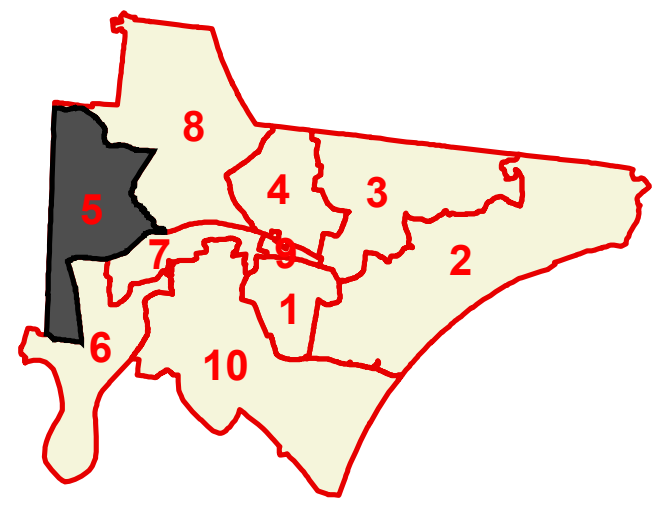

Trousdale County

County Commission District 5

TOTAL POPULATION	906
DEVIATION	-5
% DEVIATION	-0.5%
WHITE POPULATION	827
% WHITE	91.3%
BLACK POPULATION	31
% BLACK	3.4%
OTHER POPULATION	48
% OTHER	5.3%
HISPANIC POPULATION	15
% HISPANIC	1.7%

-  County Commission District
-  Interstates
-  U.S. Highway
-  State Highway
-  Local Roads
-  Pipeline (Incomplete)
-  Powerline (Incomplete)
-  Stream
- City, Town**
-  City, Town
-  County

This map is provided as a public service and is for informational purposes only. It is not an endorsement or approval by the Comptroller of the Treasury of any proposed district boundaries contained herein.
Created On: 10/20/2021